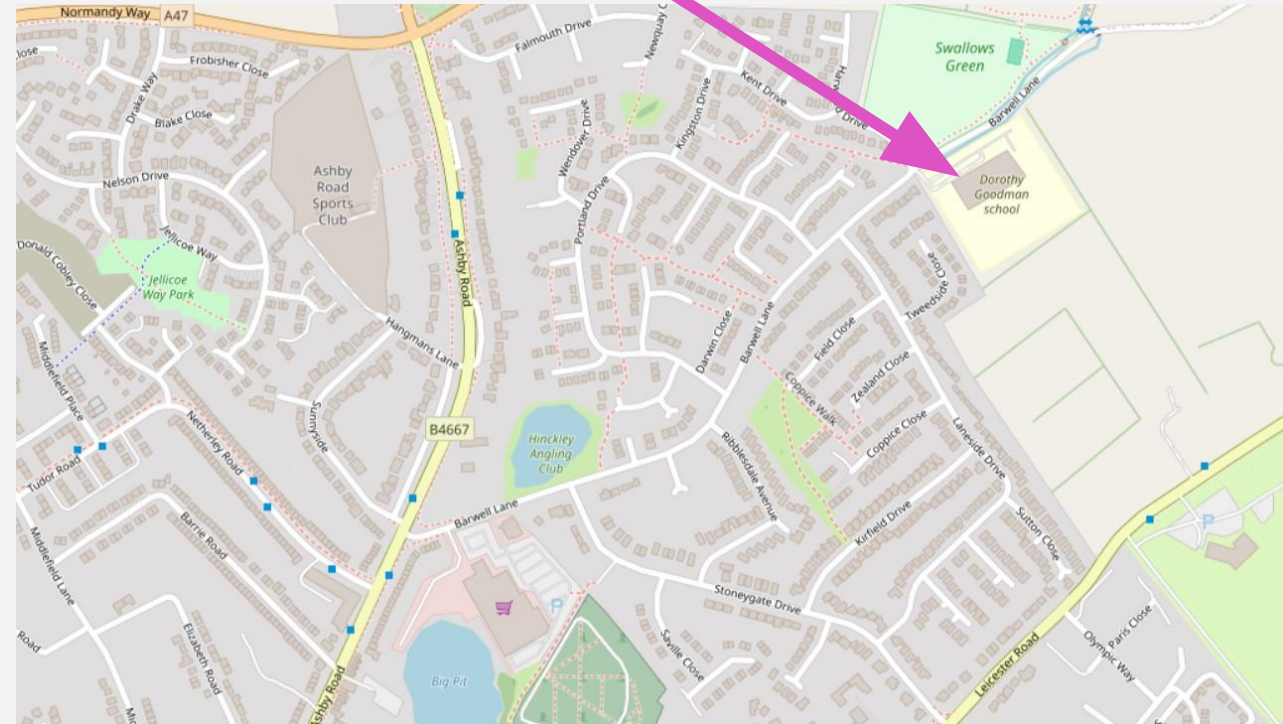

Dorothy Goodman Primary Site Stoke Road, Hinckley, LE10 0EA

Dorothy Goodman Secondary Site Barwell Lane, Hinckley, LE10 1SS

Dorothy Goodman Vocational Sixth Form Site Middlefield Ln, Hinckley LE10 0RB

DGS Base at Ravenhurst Primary School

Ravenhurst Rd, Braunstone Town, Leicester LE3
2PS

DGS Base at The Hinckley School and Cleveland House Butt Ln, Hinckley LE10 1LE

DGS Base at Richmond Primary School Towers Dr, Hinckley LE10 0ZD