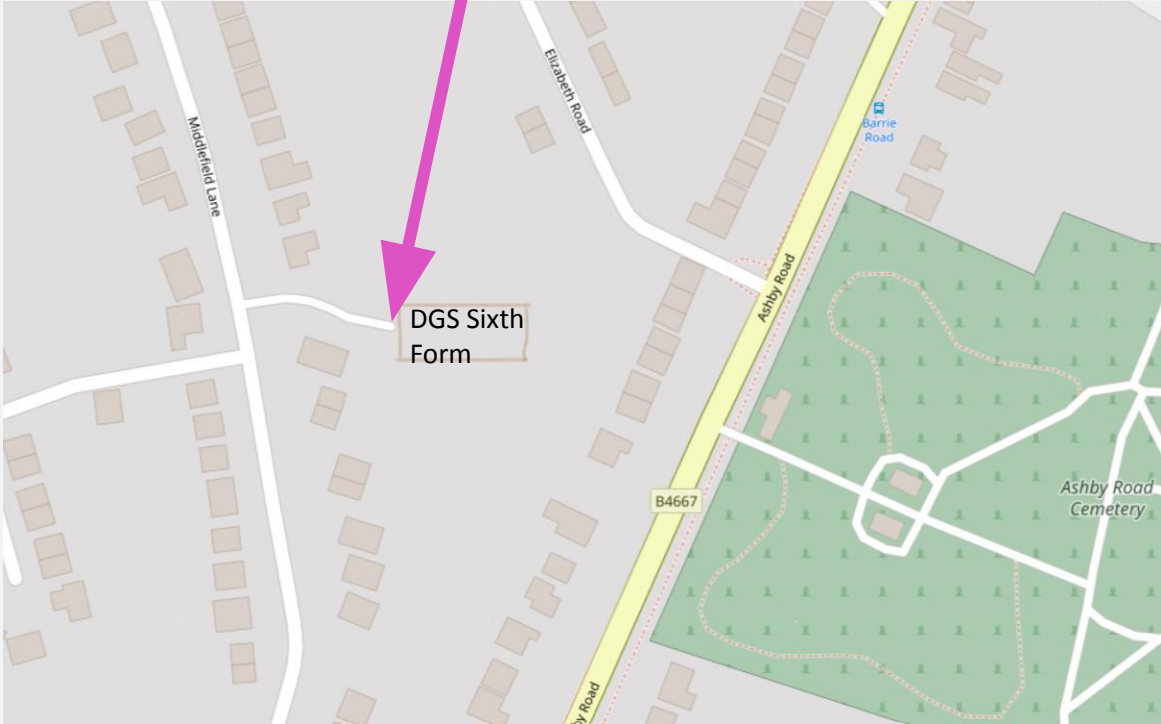

Dorothy Goodman Primary Site Stoke Road, Hinckley, LE10 0EA

Dorothy Goodman Secondary Site Barwell Lane, Hinckley, LE10 1SS

Dorothy Goodman Vocational Sixth Form Site Middlefield Ln, Hinckley LE10 0RB

DGS Base at Ravenhurst Primary School

Ravenhurst Rd, Braunstone Town, Leicester LE3
2PS

DGS Base at The Hinckley School and Cleveland House Butt Ln, Hinckley LE10 1LE

DGS Base at Richmond Primary School Towers Dr, Hinckley LE10 0ZD