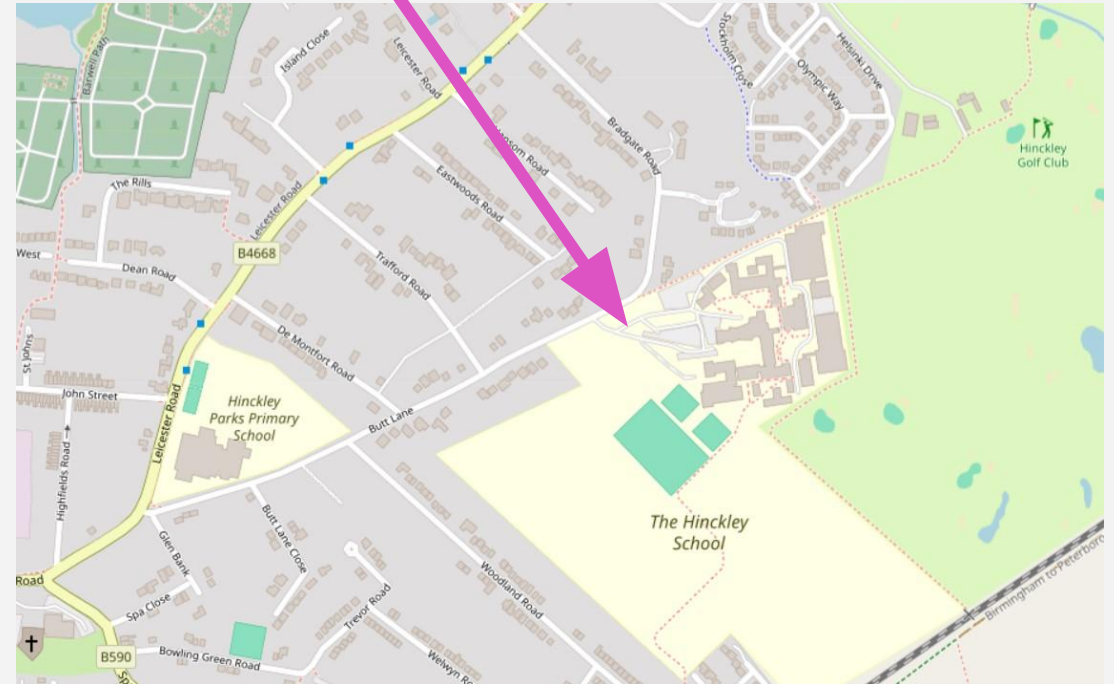

Dorothy Goodman Primary Site Stoke Road, Hinckley, LE10 0EA

Dorothy Goodman Secondary Site Barwell Lane, Hinckley, LE10 1SS

Dorothy Goodman Vocational Sixth Form Site Middlefield Ln, Hinckley LE10 0RB

DGS Base at Ravenhurst Primary School

Ravenhurst Rd, Braunstone Town, Leicester LE3
2PS

DGS Base at The Hinckley School and Cleveland House Butt Ln, Hinckley LE10 1LE

DGS Base at Richmond Primary School Towers Dr, Hinckley LE10 0ZD