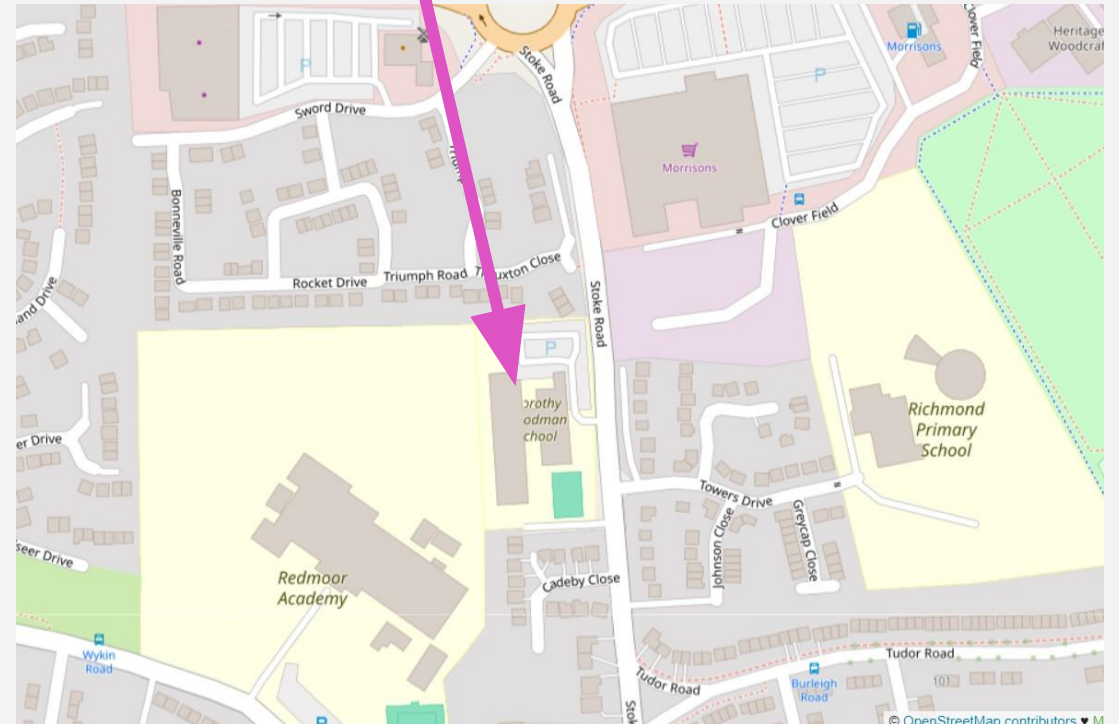

Dorothy Goodman Primary Site Stoke Road, Hinckley, LE10 0EA

Dorothy Goodman Secondary Site Barwell Lane, Hinckley, LE10 1SS

Dorothy Goodman Vocational Sixth Form Site Middlefield Ln, Hinckley LE10 0RB

DGS Base at Ravenhurst Primary School

Ravenhurst Rd, Braunstone Town, Leicester LE3
2PS

DGS Base at The Hinckley School and Cleveland House Butt Ln, Hinckley LE10 1LE

DGS Base at Richmond Primary School Towers Dr, Hinckley LE10 0ZD