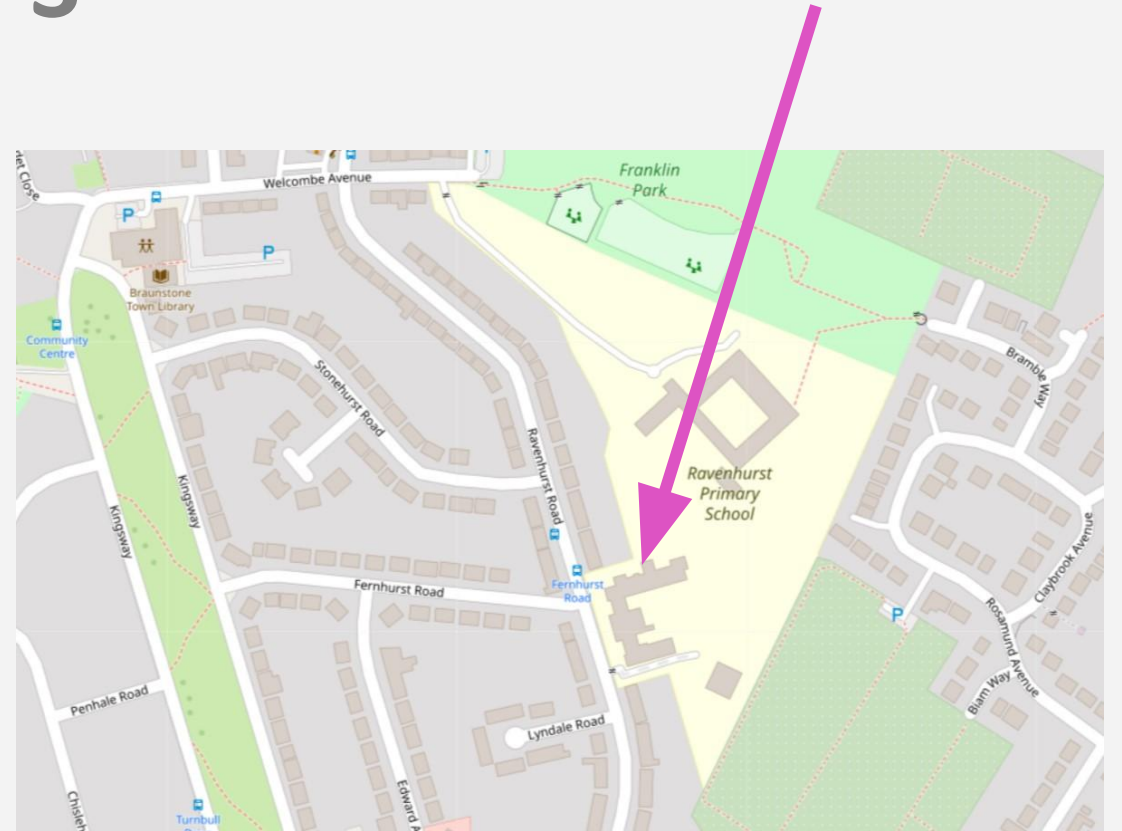

Dorothy Goodman Primary Site Stoke Road, Hinckley, LE10 0EA

Dorothy Goodman Secondary Site Barwell Lane, Hinckley, LE10 1SS

Dorothy Goodman Vocational Sixth Form Site Middlefield Ln, Hinckley LE10 0RB

DGS Base at Ravenhurst Primary School

Ravenhurst Rd, Braunstone Town, Leicester LE3
2PS

DGS Base at The Hinckley School and Cleveland House Butt Ln, Hinckley LE10 1LE

DGS Base at Richmond Primary School Towers Dr, Hinckley LE10 0ZD